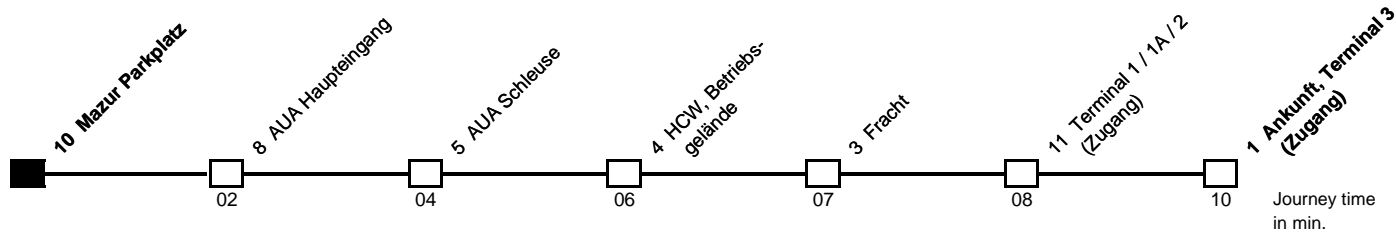

# 10 Mazur Parkplatz

⇒ Ankunft, Terminal 3 (Zugang)

### Monday - Sunday (Day Operation)

5	-	-	-	50
6	05	20	35	50
7	05	20	35	50
8	05	20	35	50
9	-	20	-	50
10	-	20	-	50
11	-	20	-	50
12	-	20	-	50
13	-	20	-	50
14	-	20	35	50
15	05	20	35	50
16	05	20	-	50
17	-	20	-	50
18	-	20	-	50
19	-	20	-	50
20	-	20	-	50
21	-	20	-	50
22	-	20	-	50
23	-	20	-	50

### Monday - Sunday (Night Operation) \*

0	05	25	45
1	05	25	45
2	05	25	45
3	05	25	45
4	05	25	45
5	05	25	-

   BUS STOP ON DEMAND:

If you want to get off the bus please inform the driver. If you want to enter the bus please push the button on-site. (~ 2 min. earlier than schedule)

\* NIGHT OPERATION

Direct connection between Ankunft (1) – Mazur Parkplatz (10) – Ankunft (1) => Access to all Terminals via Ankunft

● You are here