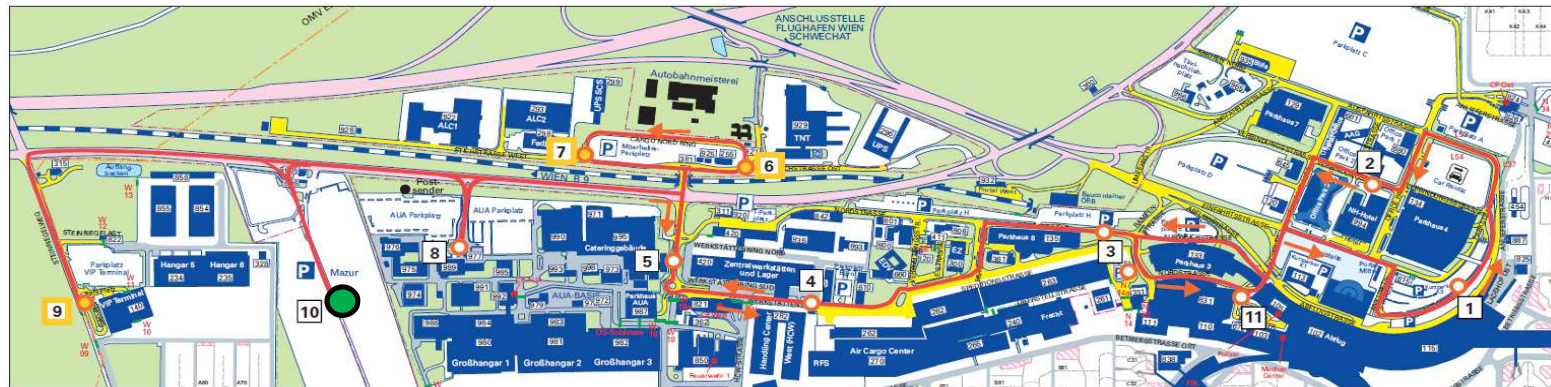

# 10 Mazur Parkplatz

⇒ Ankunft, Terminal 3 (Zugang)

### Monday - Sunday (Day Operation)

5	-	-	-	50
6	05	20	35	50
7	05	20	35	50
8	05	20	35	50
9	-	20	-	50
10	-	20	-	50
11	-	20	-	50
12	-	20	-	50
13	-	20	-	50
14	-	20	35	50
15	05	20	35	50
16	05	20	-	50
17	-	20	-	50
18	-	20	-	50
19	-	20	-	50
20	-	20	-	50
21	-	20	-	50
22	-	20	-	50
23	-	20	-	50

### Monday - Sunday (Night Operation) \*

0	05	25	45
1	05	25	45
2	05	25	45
3	05	25	45
4	05	25	45
5	05	25	-

   BUS STOP ON DEMAND:

If you want to get off the bus please inform the driver. If you want to enter the bus please push the button on-site. (~ 2 min. earlier than schedule)

\* NIGHT OPERATION

Direct connection between Ankunft (1) – Mazur Parkplatz (10) – Ankunft (1) => Access to all Terminals via Ankunft

● You are here